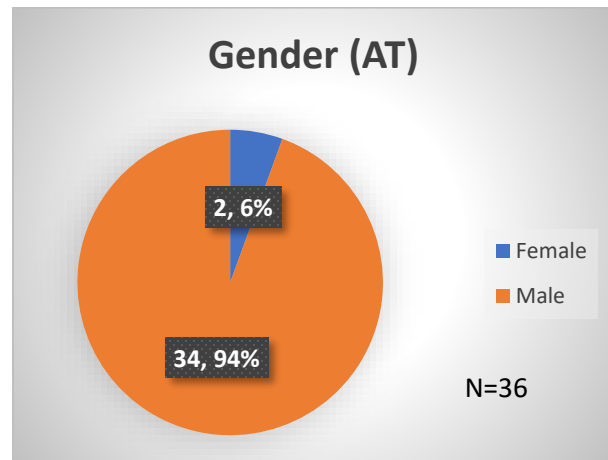

Daily Data Dashboard – April 24, 2023

Demographics for JTDC Population

Monday Morning Midnight Count

Total # of probation Involved youth¹: 1,171

¹ Probation Active: Any youth who is pending sentencing with an active social history, has been formally placed on probation or supervision with Cook County Juvenile Probation on the date of the report.

*Age, Gender and Race for Criminal Court population (N=1) is not represented in this report.

Data sources: cFive Supervisor – Probation Population and RMIS – JTDC Population

Daily Data Dashboard – April 24, 2023
Demographics for JTDC Population
Monday Morning Midnight Count