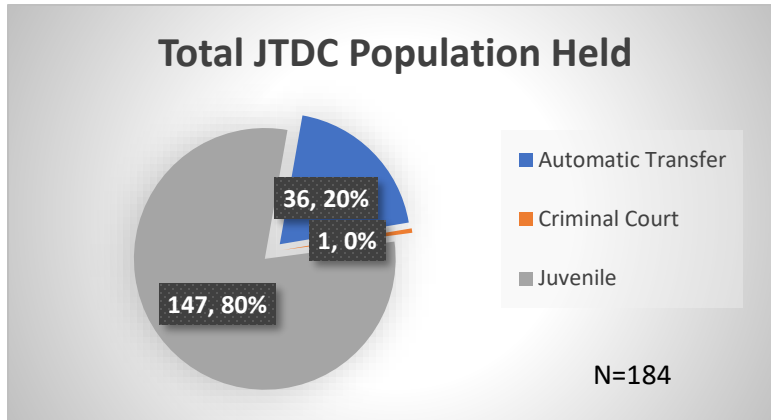

Daily Data Dashboard – April 24, 2023

Demographics for JTDC Population

Monday Morning Midnight Count

Total # of probation Involved youth¹: 1,171

¹ Probation Active: Any youth who is pending sentencing with an active social history, has been formally placed on probation or supervision with Cook County Juvenile Probation on the date of the report.

*Age, Gender and Race for Criminal Court population (N=1) is not represented in this report.

Data sources: cFive Supervisor – Probation Population and RMIS – JTDC Population

Daily Data Dashboard – April 24, 2023
Demographics for JTDC Population
Monday Morning Midnight Count