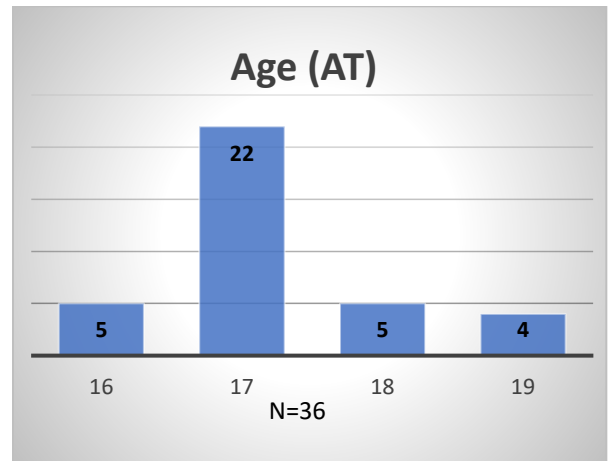

Daily Data Dashboard – April 24, 2023

Demographics for JTDC Population

Monday Morning Midnight Count

Total # of probation Involved youth¹: 1,171

¹ Probation Active: Any youth who is pending sentencing with an active social history, has been formally placed on probation or supervision with Cook County Juvenile Probation on the date of the report.

*Age, Gender and Race for Criminal Court population (N=1) is not represented in this report.

Data sources: cFive Supervisor – Probation Population and RMIS – JTDC Population

Daily Data Dashboard – April 24, 2023
Demographics for JTDC Population
Monday Morning Midnight Count