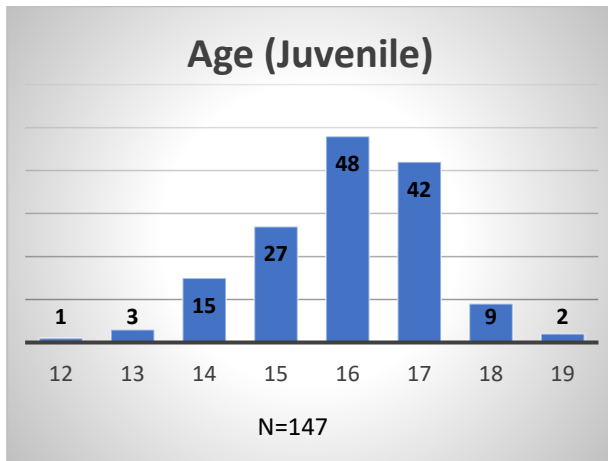

Daily Data Dashboard – April 24, 2023

Demographics for JTDC Population

Monday Morning Midnight Count

Total # of probation Involved youth¹: 1,171

¹ Probation Active: Any youth who is pending sentencing with an active social history, has been formally placed on probation or supervision with Cook County Juvenile Probation on the date of the report.

*Age, Gender and Race for Criminal Court population (N=1) is not represented in this report.

Data sources: cFive Supervisor – Probation Population and RMIS – JTDC Population

Daily Data Dashboard – April 24, 2023
Demographics for JTDC Population
Monday Morning Midnight Count