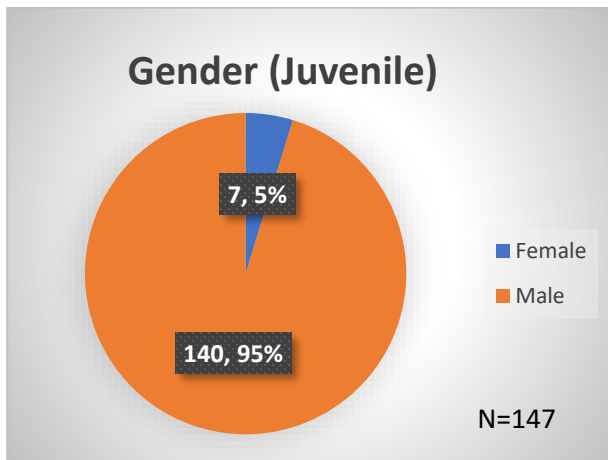

Daily Data Dashboard – April 24, 2023

Demographics for JTDC Population

Monday Morning Midnight Count

Total # of probation Involved youth¹: 1,171

¹ Probation Active: Any youth who is pending sentencing with an active social history, has been formally placed on probation or supervision with Cook County Juvenile Probation on the date of the report.

*Age, Gender and Race for Criminal Court population (N=1) is not represented in this report.

Data sources: cFive Supervisor – Probation Population and RMIS – JTDC Population

Daily Data Dashboard – April 24, 2023
Demographics for JTDC Population
Monday Morning Midnight Count